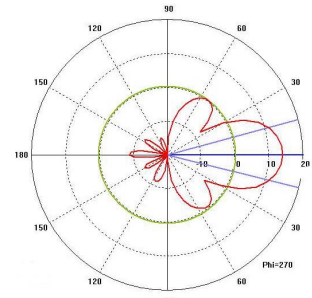

TDJ-5158BKF-Y1

Flat Panel Antenna

Technical Sheet

Features

- Designed for 5725-5850MHz band
- Low VSWR
- Compact size, Good appearance
- Broadband
- Strong adaptability of environment, can be used outdoor, moistureproof and waterproof
- Mounted with “L” down-tilt bracket

H Plane

E Plane

Specifications

Model	TDJ-5158BKF-Y1
Freq.Range-MHz	5725-5850
Bandwidth-MHz	125
Gain-dBi	14
Beamwidth-°	H:43 E:30
F/B Ratio-dB	≥20
VSWR	≤1.5
Impedance-Ω	50
Polarization	Vertical
Max.Power-W	50
Connector	N female or customized
Dimensions-mm	125x97x30
Weight-g	220 (excluding bracket)
Mast Diameter-mm	φ 40-50