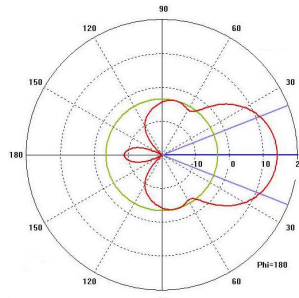

TDJ-5158BKF-Y1

Flat Panel Antenna

Technical Sheet

Features

- Designed for 5725-5850MHz band
- Low VSWR
- Compact size, Good appearance
- Broadband
- Strong adaptability of environment, can be used outdoor, moistureproof and waterproof
- Mounted with “L” down-tilt bracket

H Plane

E Plane

Specifications

Model	TDJ-5158BKF-Y1
Freq.Range-MHz	5725-5850
Bandwidth-MHz	125
Gain-dBi	14
Beamwidth-°	H:43 E:30
F/B Ratio-dB	≥20
VSWR	≤1.5
Impedance-Ω	50
Polarization	Vertical
Max.Power-W	50
Connector	N female or customized
Dimensions-mm	125x97x30
Weight-g	220 (excluding bracket)
Mast Diameter-mm	φ 40-50